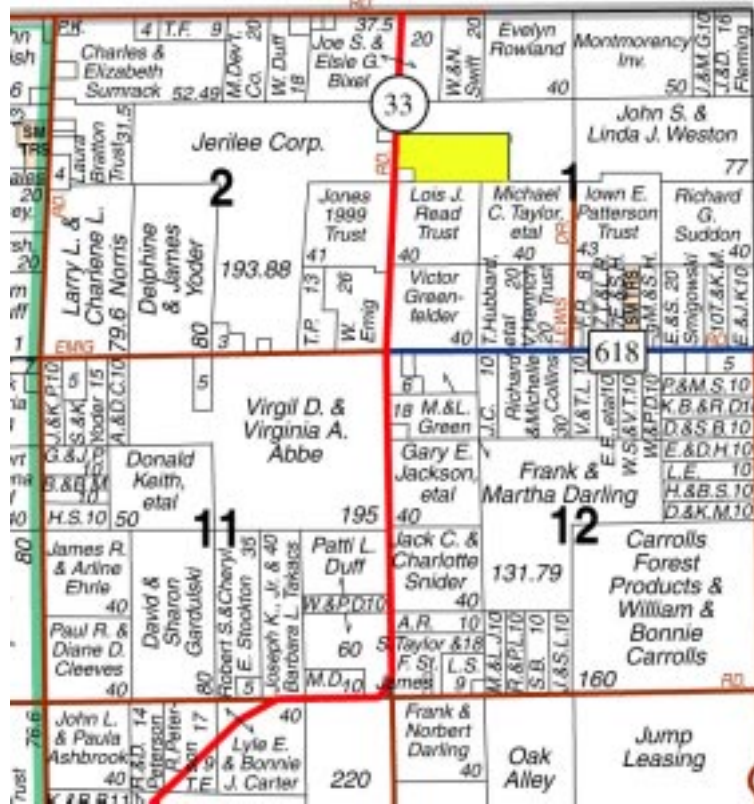

30 Acres

M-33 North (Weaver Road)

Rolling, land with some scattered trees
T28N R3E Section 1
Great views, Electric Available
State Highway frontage
Maybe purchased as 20 Acres or 30Ac

M-33 North
Comins, Michigan 48619
Clinton, Oscoda Cty
T28N-R3E Sec 1
Lat 44.847259 Long -84.03069

F-894 **\$ 68,000**

State Wide Real Estate of Mio
Corner of M-33 & M-72
PO Box 395 Mio, Michigan 48647

Directions

Take M-33 North out of Fairview
Continue through comns 3 miles,
property on Right side of road (East Side)