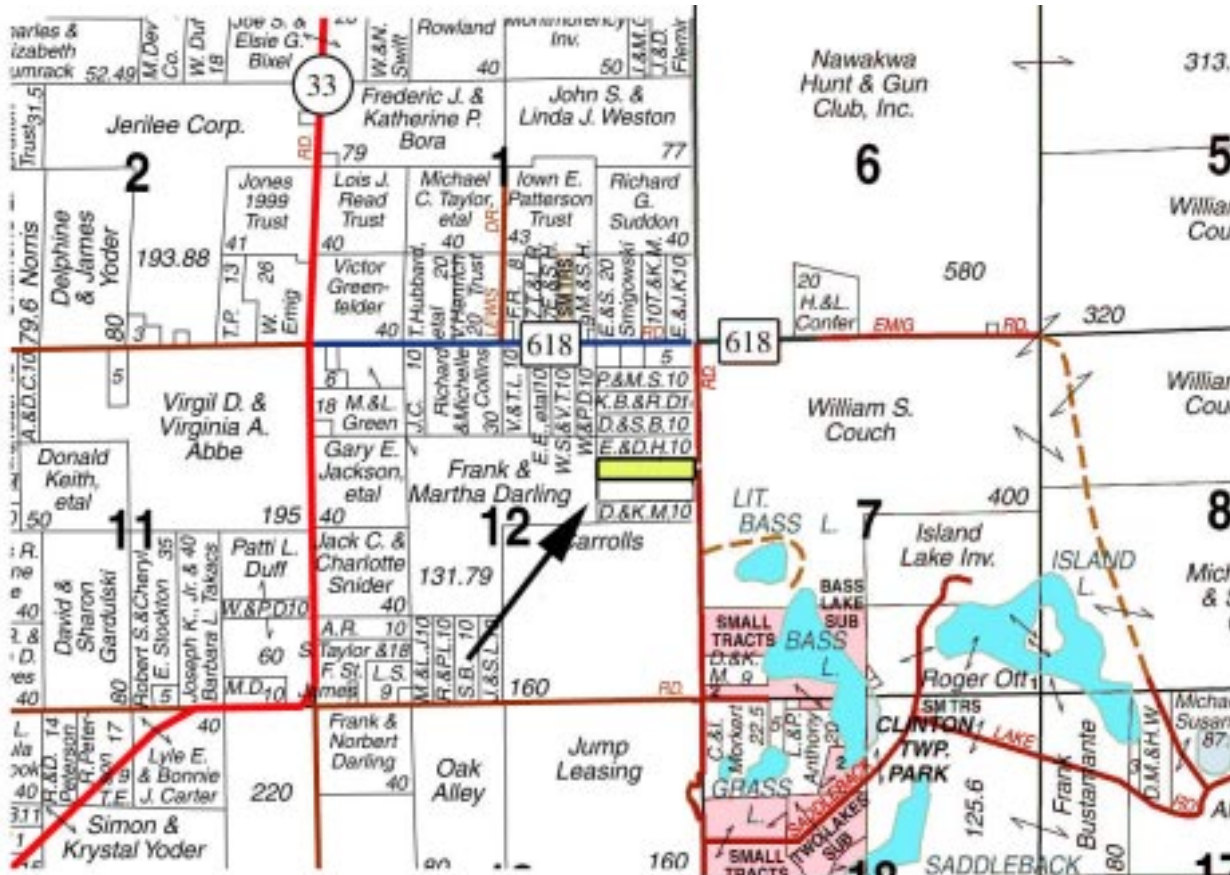

10 Acres

Tote Road

10 Acres

Wooded, with Hardwoods

330 x 1,320

Electric at Road

County Road Frontage

\$ 36,500

Clinton Township
T28N-R3E Sec. 12

F- 898

Directions

Take M-33 north out of Mio, to Fairview, turn left and continue north on M-33, pass through Comins, continue on M-33 1.5 Miles to Delano road, Turn right (east) , on Delano Road travel 1 mile to Tote Road, Turn left (north) Travel 1/2 Mile on Tote, property on Left