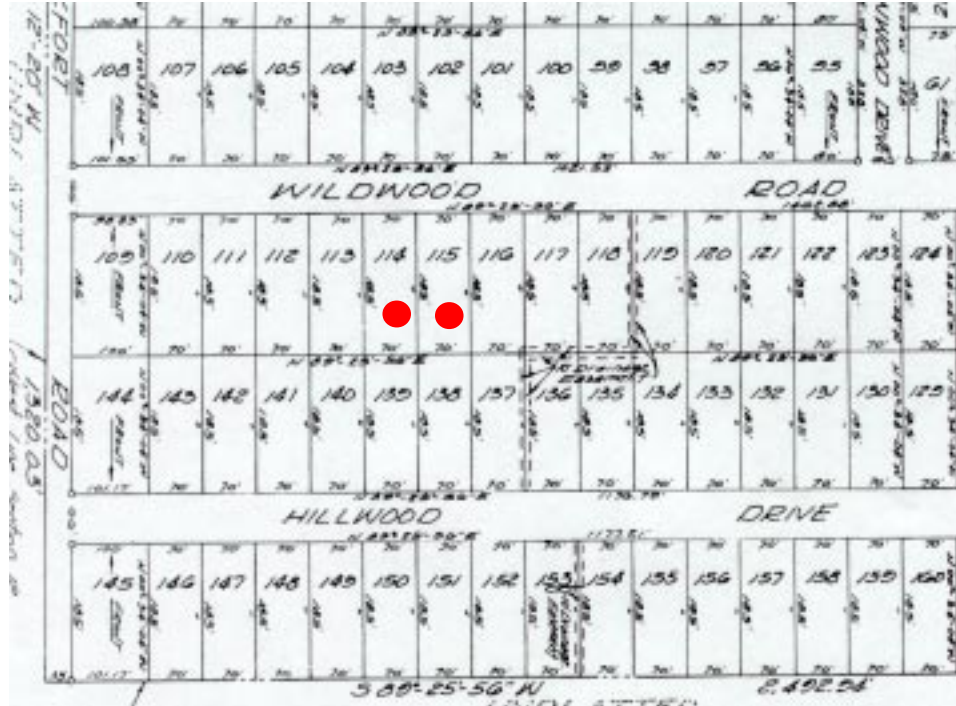

2 Vacant Lots

Moon Lake Area

© 2002 Rockford Map Publ., Inc.

**Wildwood Road
Lots 114 & 115**

\$ 8,000

ACCESS TO MOON LAKE

70 x 185 each - 140 x 185 total
Wooded
Electric Available

Greenwood Twp, Oscoda County
T28N-R1 E Sec 12
Lewiston, Michigan 49756

Take 489 north from Luzerne, past Garland Golf Course to Williams Road
Turn Right (east), go one mile to Stickfort Road, turn Left (north) on to Stickfort Rd,
turn Right off Stickfort Rd to Wildwood, Property on right **G-819**