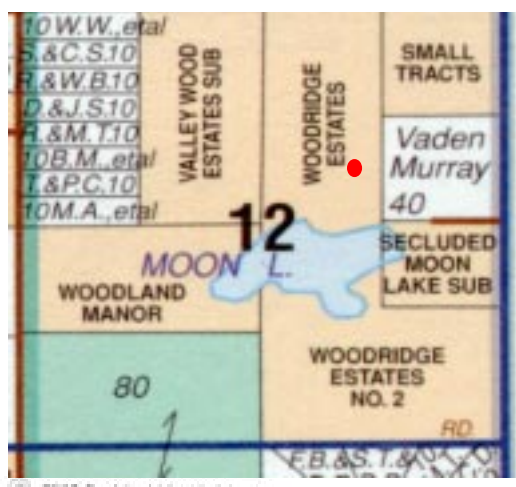

Lot Moon lake Area

\$ 3,500

Lakeview Drive - Access to swimming pool, Moon Lake, and Clubhouse
 128 x 300 x 86 x 245 - Just North of Woodridge Drive and Lakeview.
 Lot # 119 Woodridge Estates **G-822**

State Wide Real Estate of Mio
 Corner of M-33 & M-72
 PO Box 395 Mio, Michigan 48647