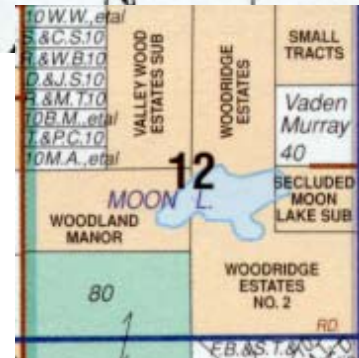

Vacant Lot

Valley Wood Drive- Moon Lake

Lot 128 Valleywood Estates
 Access To Moon Lake
 Nice Wooded Lot
 Nice Location for Mobile or Cabin
 Electric Available
 Lot Size 110 x 200 Mol

\$ 3,500 **G-826**

Directions

Take 489 north from Luzerne, past Garland Golf Course to Williams Road, Turn Left on Woodridge Drive, follow that until you get to Birchwood Drive, turn left on Birchwood Drive, then take a left to Valley wood Drive, property is on the right.