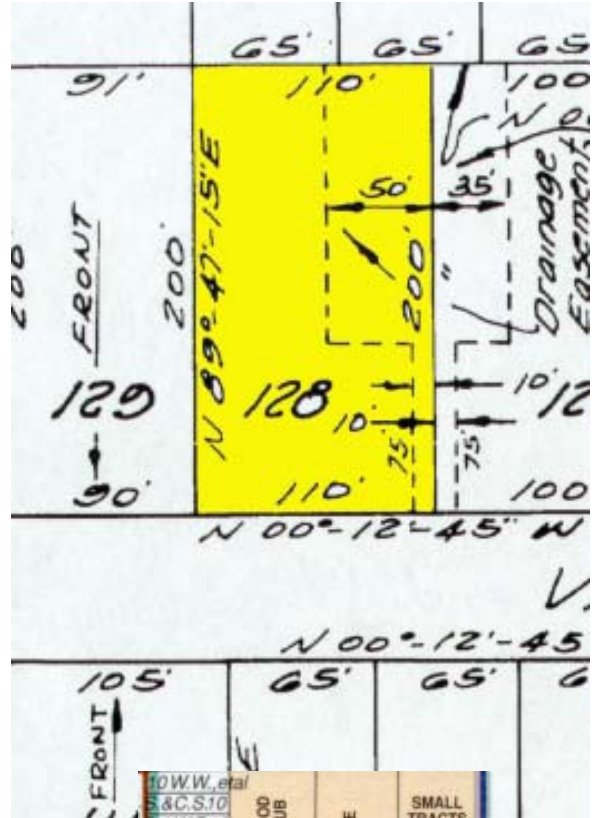

Vacant Lot

Valley Wood Drive- Moon Lake

Lot 128 Valleywood Estates
 Access To Moon Lake
 Nice Wooded Lot
 Nice Location for Mobile or Cabin
 Electric Available
 Lot Size 110 x 200 Mol

\$ 3,500 **G-826**

Directions

Take 489 north from Luzerne, past Garland Golf Course to Williams Road, Turn Left on Woodridge Drive, follow that until you get to Birchwood Drive, turn left on Birchwood Drive, then take a left to Valley wood Drive, property is on the right.