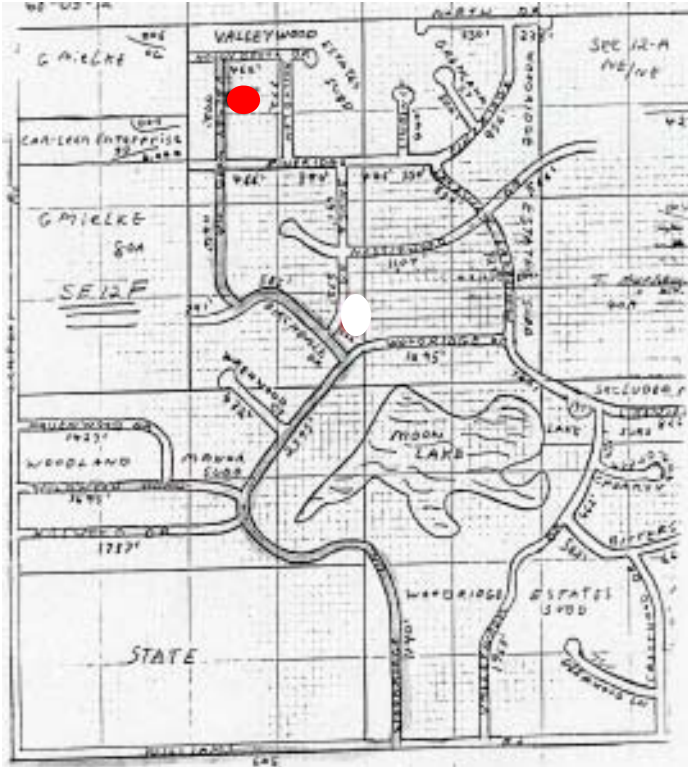

Vacant Lot

Valley Wood Drive- Moon Lake

Lot 128 Valleywood Estates
 Access To Moon Lake
 Nice Wooded Lot
 Nice Location for Mobile or Cabin
 Electric Available
 Lot Size 110 x 200 Mol

\$ 3,500 **G-826**

Directions

Take 489 north from Luzerne, past Garland Golf Course to Williams Road, Turn Left on Woodridge Drive, follow that until you get to Birchwood Drive, turn left on Birchwood Drive, then take a left to Valley wood Drive, property is on the right.