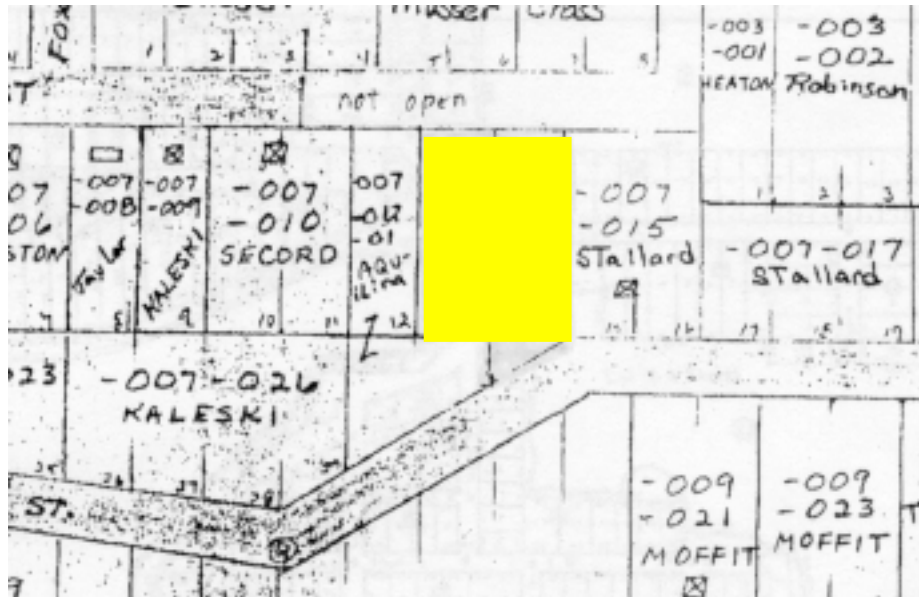

2 Vacant Lots

Crooked Lake Campsite

PRICE REDUCED

With Access to Mitchell Township Park with boat launch

Great Views of Lake across the street

80 % Wooded

Lots 13 & 14 of Crooked Lake Campsite

Located off from Deer Street
Electric Available

AGENT OWNED

\$ 10,000

G-845

State Wide Real Estate of Mio

Corner of M-33 & M-72

PO Box 395 Mio, Michigan 48647

Directions:

Take M-72 West of the Curran approx 3 miles to Crooked Lake Drive, turn right (north off M-72), take crooked Lake Drive to Alder Turn left, take Alder to lake Dr, take Lake Drive to Elk, about 200 ft property on left side