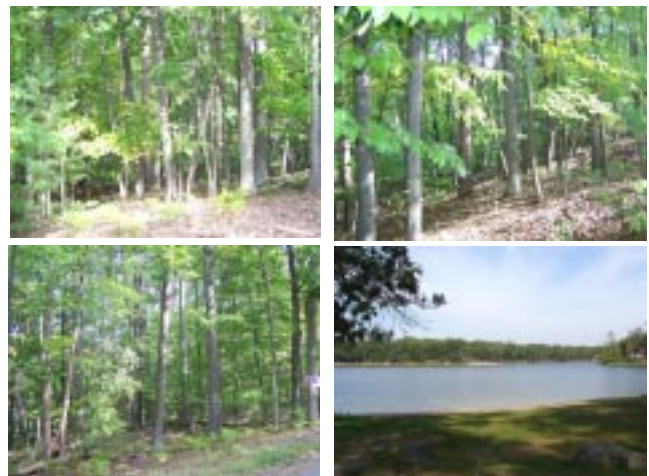

2 Vacant Lots

Crooked Lake Campsite

PRICE REDUCED

With Access to Mitchell Township Park with boat launch

Great Views of Lake across the street

80 % Wooded

Lots 13 & 14 of Crooked Lake Campsite

Located off from Deer Street
Electric Available

AGENT OWNED

\$ 10,000

G-845

State Wide Real Estate of Mio

Corner of M-33 & M-72

PO Box 395 Mio, Michigan 48647

Directions:

Take M-72 West of the Curran approx 3 miles to Crooked Lake Drive, turn right (north off M-72), take crooked Lake Drive to Alder Turn left, take Alder to lake Dr, take Lake Drive to Elk, about 200 ft property on left side