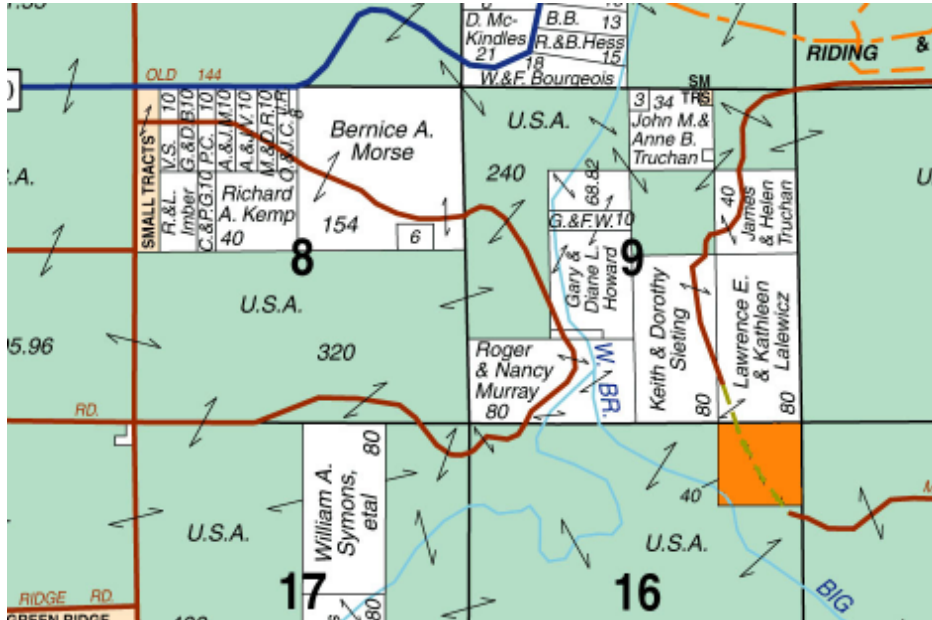

40 Acres

West Branch of Big Creek Frontage

H-233

\$ 119,900

ORV TRAILS

Just across the road is the
Meadows Trail System

Semi wooded 40 acres
Borders Federal Land on 3 sides
400 Ft of Frontage on
West Branch of Big Creek

T25N R1E Sec 16
Oscoda County,
Big Creek Twp.

Directions: Take M-72 to Luzerne, Turn south on Deeter Road, go 1.5 Miles to Durfee Road, Turn Left (south), travel on Durfee road 3miles, (After 2 miles Durfee road turns into McCauley Rd). Road will Dead End, On left side is ORV Parking Area, On Right side (north) is the property, drive is through center of property.