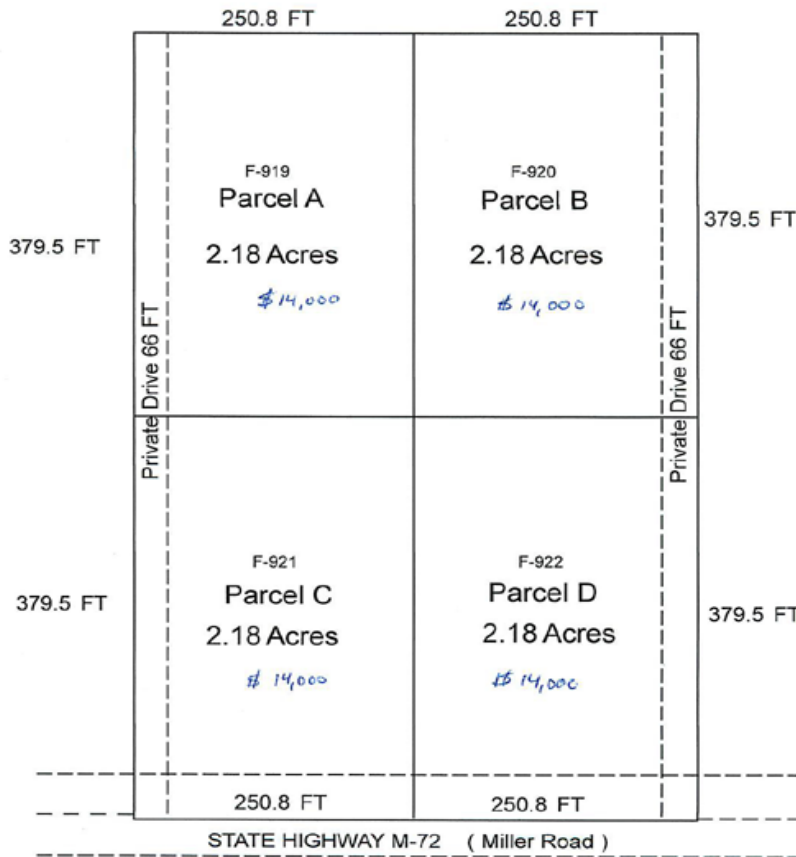

2 Acres

Fairview building Site M-72

4 parcels Available

250.8 ft x 379.5 ft
2.18 Ac

State Highway frontage
Wooded
Electric Available

Suitable for building

Comins Township
Oscoda County
T26N-R3E Sec 14

Fairview, Michigan 48621

F-919

\$ 14,000 each

Directions:

From Mio take M-33 North to Fairview continue past the light in Fairview on M-72 (east) travel 1/2 mile property on Left side of Highway (north side)

State Wide Real Estate of Mio